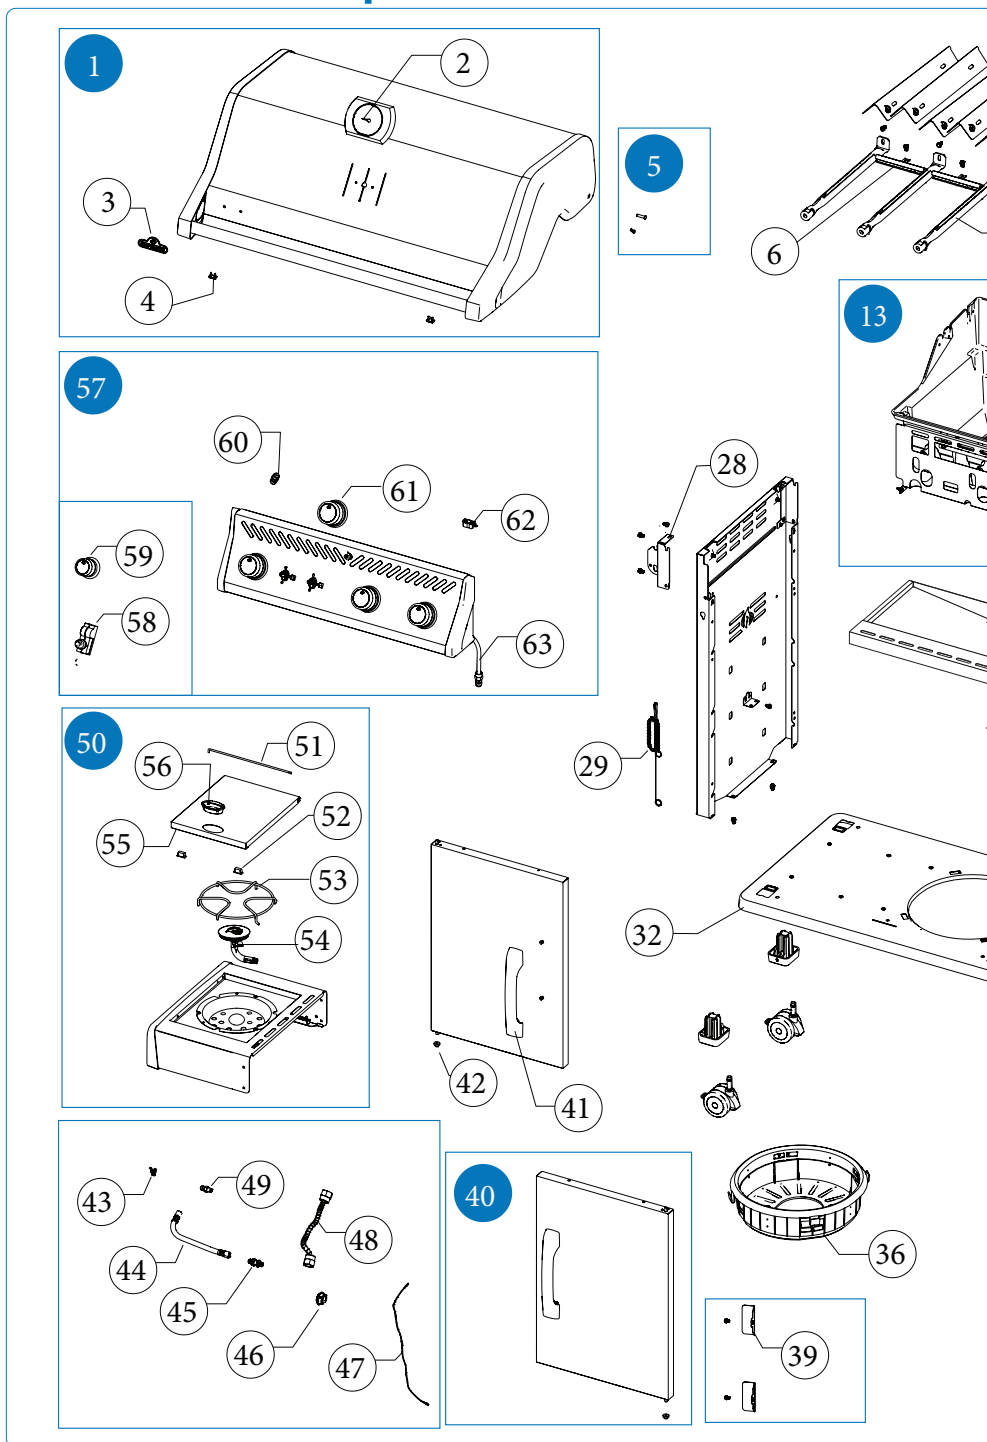

Part #	R365	R425	RB425	Description
61	N380-0043	x	x	x	Control Knob
62	N160-0053	x	x	x	Flex Line Clip
63	N720-0044	x	x	x	Connector
64	N385-10001896-SER	x	x	x	Rogue Logo

Список аксессуаров

Part #	R365	R425	RB425	Description
N590-0261	ac	ac	ac	Condiment Tray
62050	ac	ac	ac	Kit, Maintenance Jetfire Brush/Burner Kit
69912 CE	ac	ac	ac	Rotisserie kit
69913 GB	ac	ac	ac	Rotisserie kit
69915 IL	ac	ac	ac	Rotisserie kit
61365	ac			Cover, Grill
61427		ac	ac	Cover, Grill
56365	ac			Griddle, Cast Iron
56425		ac	ac	Griddle, Cast Iron
67732	ac	ac	ac	Charcoal/smoker tray
62007	ac	ac	ac	Grease Trays
S82002	ac	ac	ac	Premium Caster/Plug Kit

Взрыв-схема