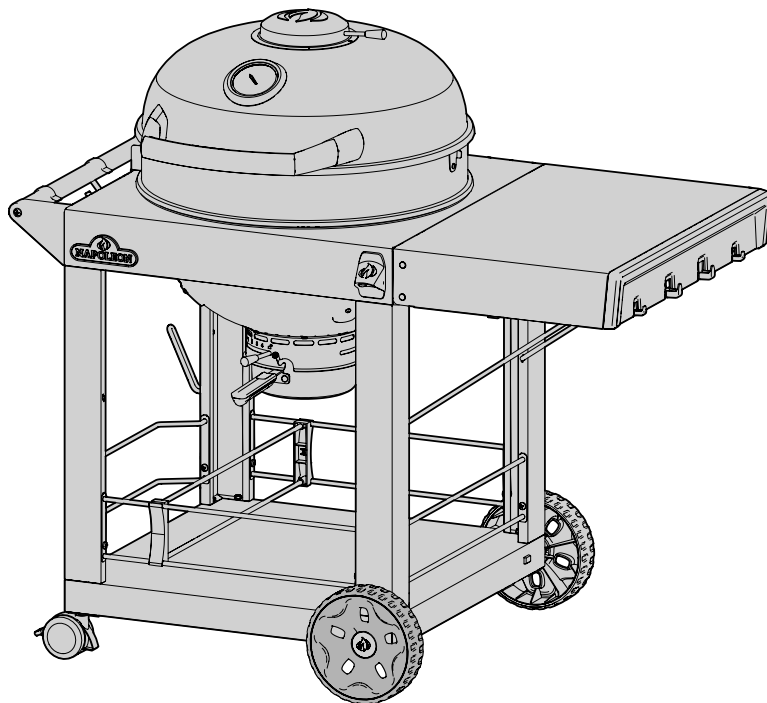

PRO22K-CART-3

1-866-820-8686

grills@napoleon.com

www.napoleon.com

WOLF STEEL Ltd.
24 Napoleon Road, Barrie
Ontario, L4M 0G8, Canada