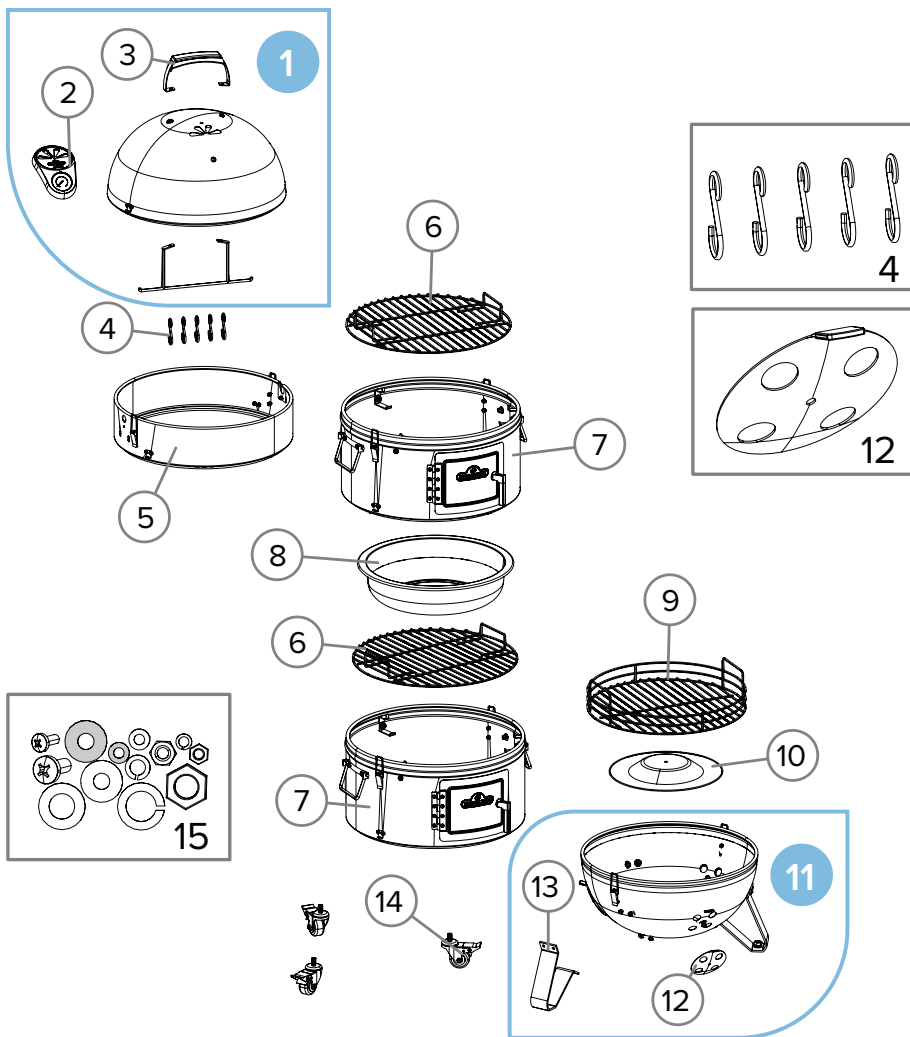

## Список деталей

	Part #	Description	AS18K	AS22K
1	N010-1800	Lid Assembly	X	
	N010-1805	Lid Assembly		X
2	N685-0034	Temperature Gauge	X	
	N685-0035	Temperature Gauge		X
3	N325-0141	Lid Handle	X	X
4	N021-0008	Hooks, 5 Pieces	X	X
5	N010-1801	Ring Assembly	X	
	N010-1806	Ring Assembly		X
6	N305-0160	Cooking Grid	X	
	N305-0161	Cooking Grid		X
7	N010-1802	Middle Barrel Assembly	X	
	N010-1807	Middle Barrel Assembly		X
8	N710-0150	Water Pan	X	
	N710-0151	Water Pan		X
9	N040-0003	Charcoal Basket	X	
	N040-0004	Charcoal Basket		X
10	N585-0198	Heat Shield Ring	X	
	N585-0199	Heat Shield Ring		X
11	N010-1803	Bottom Base Assembly	X	
	N010-1808	Bottom Base Assembly		X
12	N730-0008	Bottom Air Vent	X	X
13	N395-0010	Leg	X	
	N395-0011	Leg		X
14	N130-0020	2" Castor With Brake	X	
	N130-0021	2.5" Castor With Brake		X
15	N021-0007	Hardware	X	X