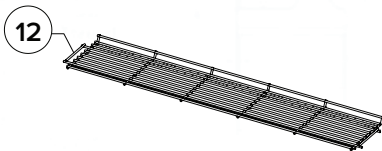

07

09

13

22

14

16

15

17

33

34

19

20

36

35

18

37

32

38

39

40

41

42