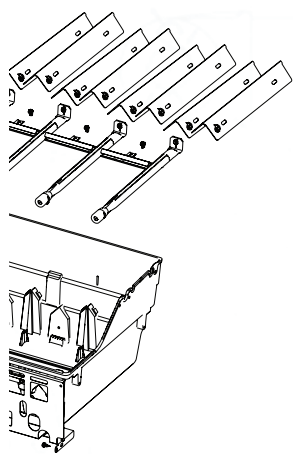

07

09

13

22

14

16

15

17

33

34

19

20

36

35

18

37

32

38

39

40

41

42