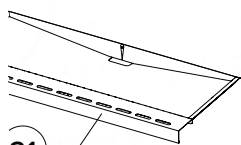

07

09

13

22

14

16

15

17

33

34

19

20

36

35

18

37

32

38

39

40

41

42