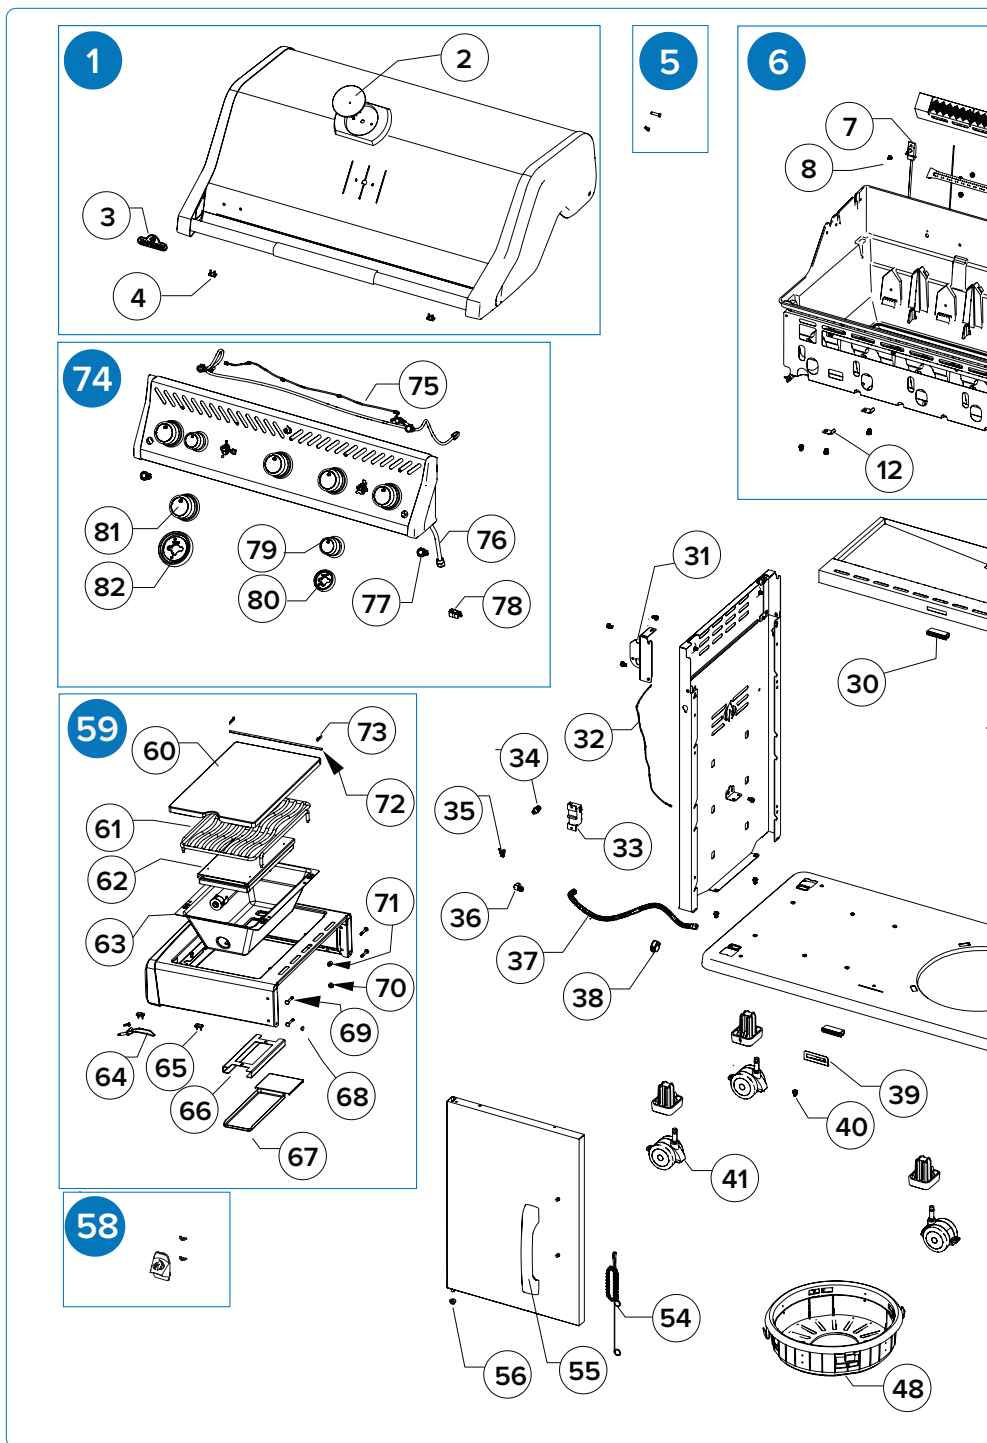

Взрыв-схема